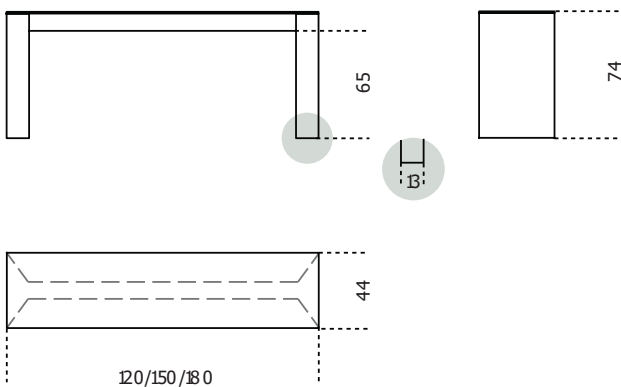

Dolm Console

2013

Console with wooden base covered by 6mm tempered glass and 10mm extralight tempered glass top, painted as per samples in the bright or version. Also available version with glass painted with the exclusive “Cashmere” brushed finish in the colours gold grey and anthracite or patinated bronze. The company reserves the right to choose the colour of the metal beam, matching it with the glass finish.

Cm (L x W x H)	Inches (L x W x H)
120 x 44 x 74	47¼ x 17½ x 29¼
150 x 44 x 74	59¼ x 17½ x 29¼
180 x 44 x 74	71 x 17½ x 29¼

Finishings

Glass

Bright black

Bright blue-grey

Bright cadet blue

Bright cement

Bright champagne